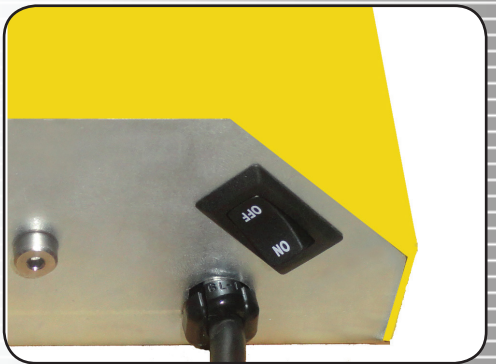

# G-Flex LED Dock Light™

The G-Flex LED Dock Light™ from APS Resource is the durable and long lasting answer to your dock light needs. The G-Flex LED Dock Light™ uses a minimum amount of energy for the maximum light output into your trailer.

## G-Flex LED Dock Light

- 14W permanent LED - 0.12AMP Draw @120V
- 803 Lumen output
- 120V, 50/60 HZ
- Heavy Duty, flexible, 27" stainless steel arm
- Steel elbow and swivel base to simplify positioning
- 3-year limited warranty
- Convenient ON/OFF switch
- Polycarbonate light head remains cool to the touch
- UL and cUL certified
- Great choice for food and pharmaceutical use
- 8" standoff bracket included